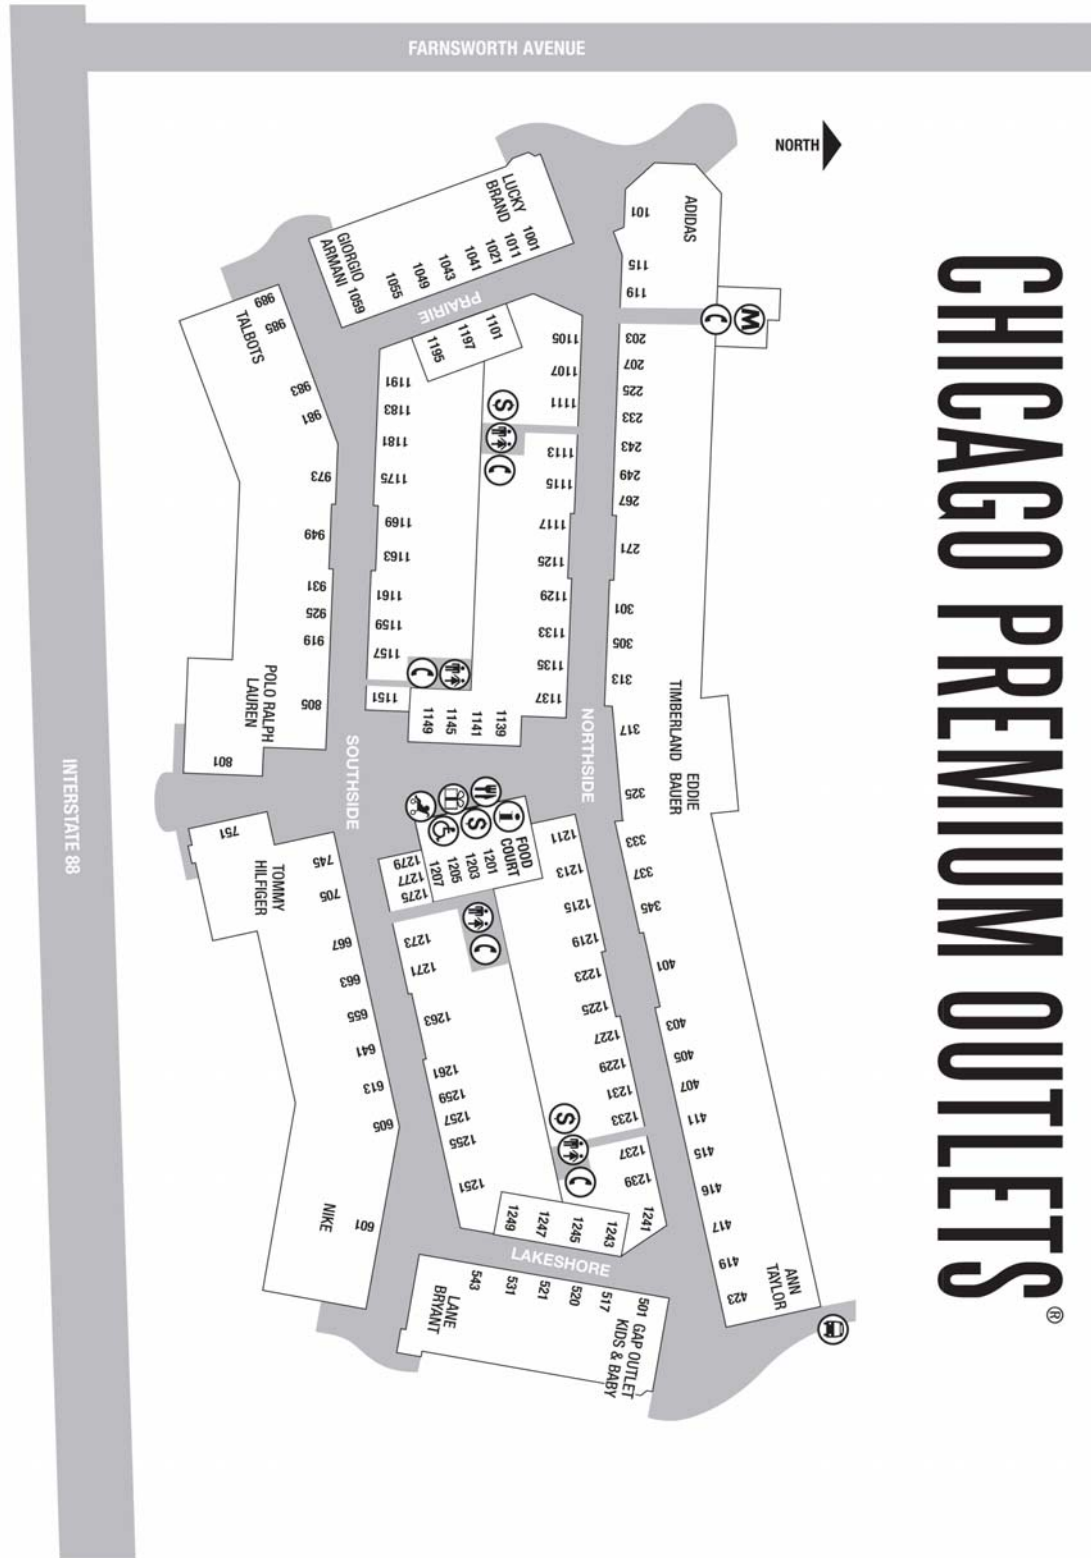

CHICAGO PREMIUM OUTLETS®

05/10

DESIGNER FASHIONS & SPORTSWEAR

Suite	Store	Telephone
407	7 For All Mankind	(630) 499-8039
751	A|X Armani Exchange	(630) 423-9505
101	Adidas	(630) 585-5403
1239	Aeropostale	(630) 585-6043
423	Ann Taylor Factory Store	(630) 585-9822
1169	Banana Republic Factory Store	(630) 851-5135
1125	Bass	(630) 898-9337
1043	BCBG Max Azria	(630) 978-7203
1163	Benetton	(630) 375-1970
949	Brooks Brothers Factory Store	(630) 585-1034
1175	Calvin Klein	(630) 898-9280
1247	Calvin Klein Underwear	(630) 978-9307
543	Catherines Plus Sizes	(630) 692-2958
1161	Chico's	(630) 499-8125
415	Converse	(630) 820-7085
613	Diesel	(630) 236-5514
313	DKNY	(630) 236-8900
417	Dressbarn	(630) 692-1010
417	Dressbarn Woman	(630) 692-1010
1219	Ecko Unltd	(630) 236-9005
325	Eddie Bauer Outlet	(630) 499-7062
983	Elie Tahari	(630) 499-9296
401	Gap Outlet	(630) 499-5068
1059	Giorgio Armani	(630) 585-6420
1105	Guess Factory Store	(630) 585-5493
1111	Hugo Boss	(630) 585-0841
1107	Izod	(630) 898-9410
1251	J.Crew	(630) 851-8150
641	Jockey	(630) 862-2970
1231	Jones New York	(630) 236-4869
225	Jones New York Woman NEW	(630) 236-0096
1021	Juicy Couture	(630) 851-0137
1237	Kasper	(630) 820-9842
985	Kenneth Cole	(630) 692-1819
1101	Kensie	Apr 14 (est)
1223	L'eggs Hanes Bali Playtex	(630) 499-9629
1055	Lacoste	(630) 851-9006
543	Lane Bryant Outlet	(630) 585-6740
655	Levi's Outlet Store	(630) 585-1872
1001	Lucky Brand	(630) 898-1358
233	Maidenform	(630) 898-8419
1041	Maternity Works	(630) 499-7085
1191	MaxMara	(630) 978-0700
1255	Michael Kors	(630) 585-5550
919	Nautica	(630) 585-7358
520	New York & Company	(630) 820-5548
601	Nike Factory Store	(630) 585-9568
1233	Oakley Vault	(630) 898-0376
1215	PacSun	(630) 898-9381
1115	Perry Ellis	(630) 236-9080
805	Polo Ralph Lauren	(630) 978-8900
333	Puma	(630) 898-5909
1263	Reebok	(630) 499-7893
1227	Rue21	(630) 820-0326
981	Salvatore Ferragamo	(630) 236-9720
203	Sarar	(630) 585-0100
531	Spyder	(630) 978-2260
411	St. John Outlet	(630) 499-8192
989	Talbots	(630) 585-7089
1183	Theory	(630) 898-1771
317	Timberland	(630) 236-1066